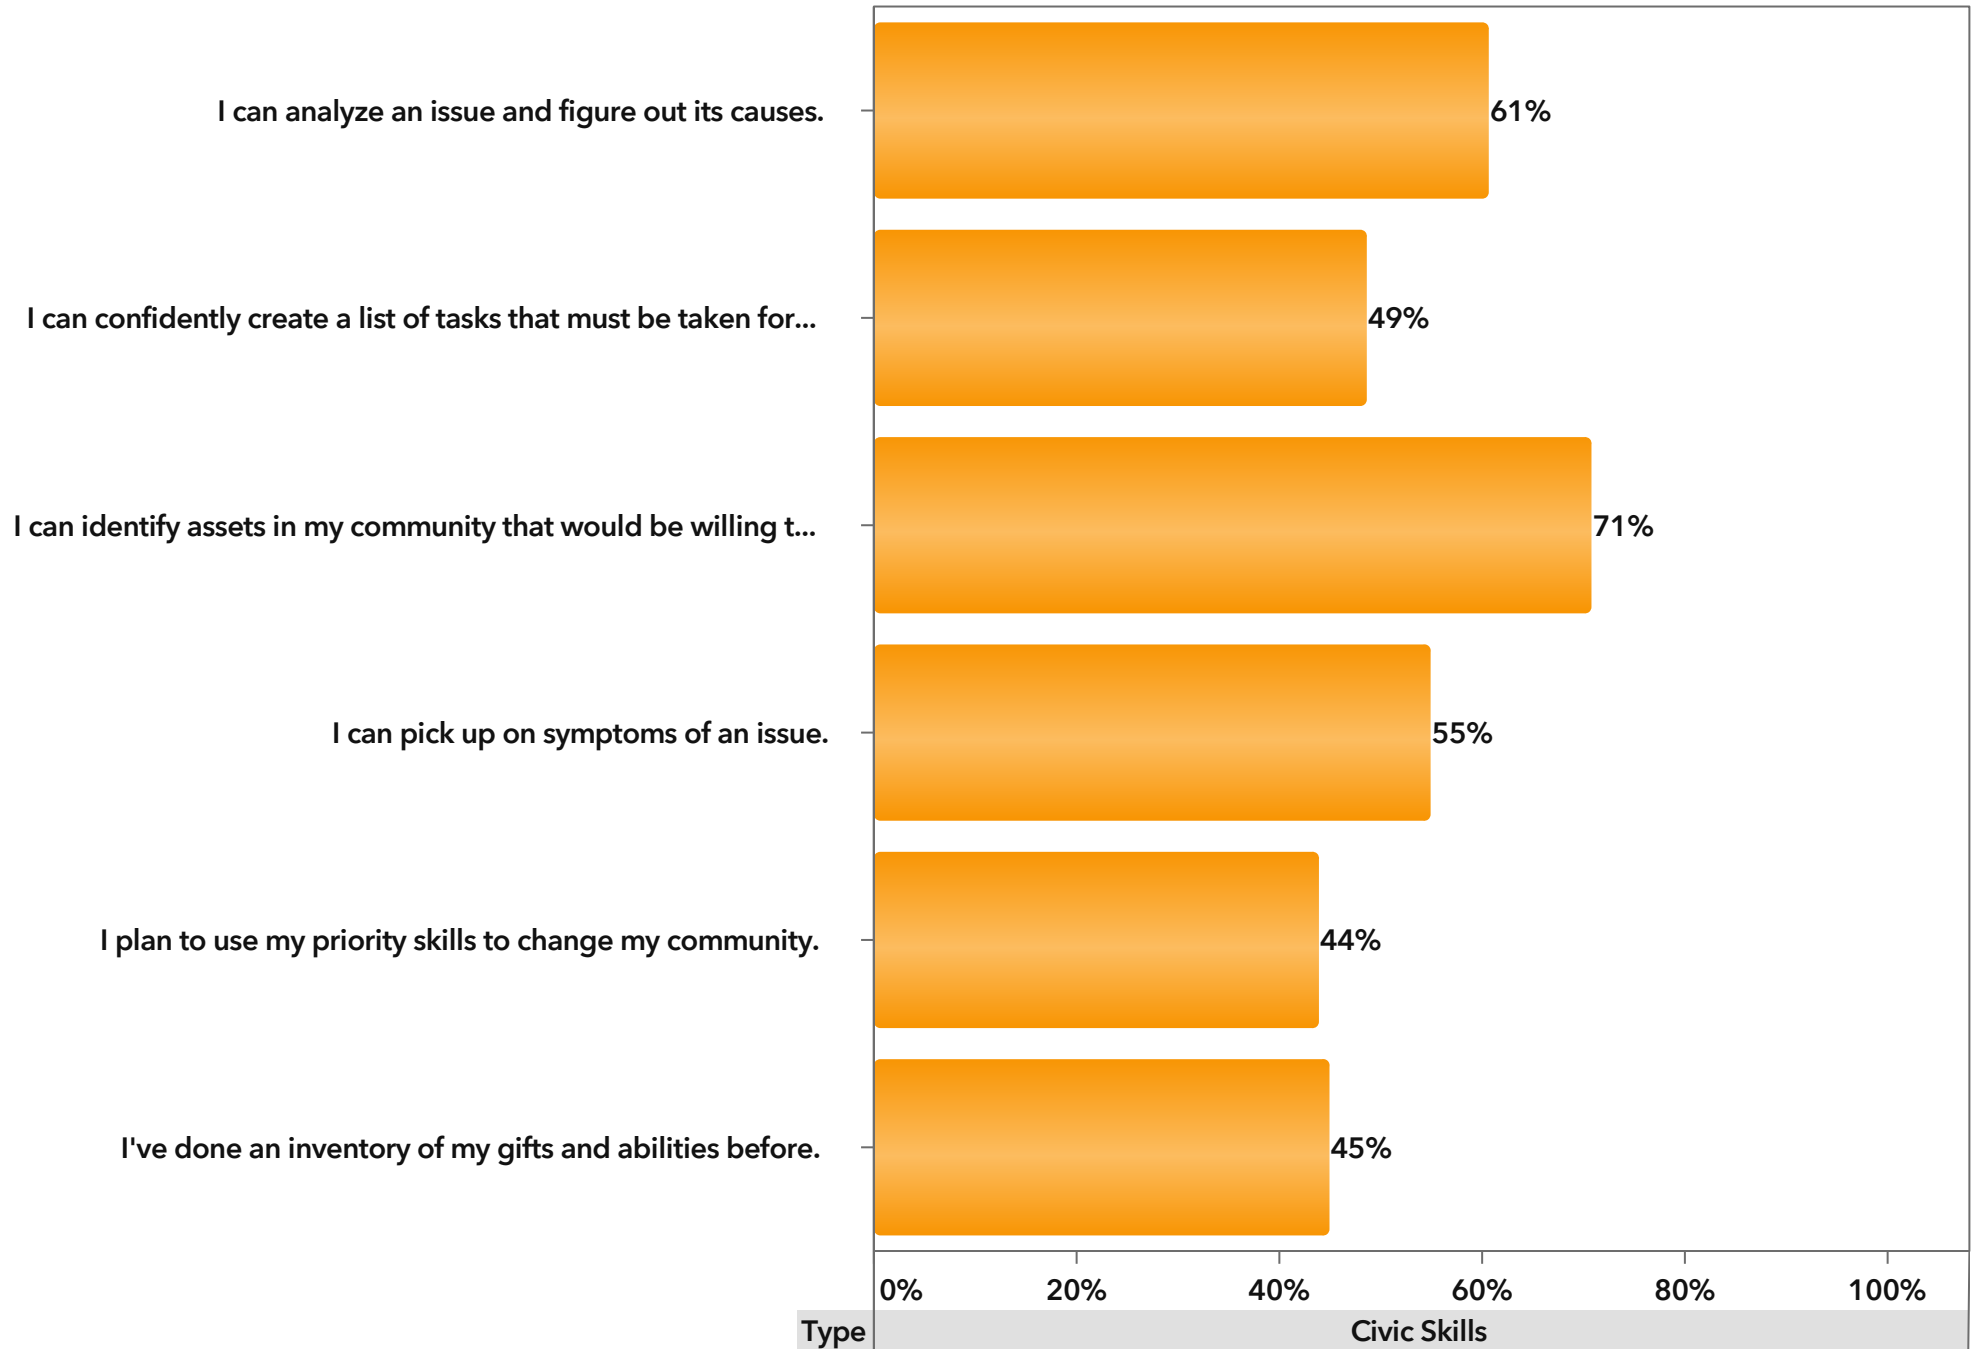

Youth Revive CNMpact Dashboard

Creation Date: Thursday, April 1, 2021 01:49:03 PM

Author: YouthRevive

PERCENTAGE OF STUDENTS DEMONSTRATING INCREASED LEVELS OF AGREEMENT

Question

Appendix

A1.1 PERCENTAGE OF STUDENTS DEMONSTRATING INCREASED LEVELS OF AGREEMENT