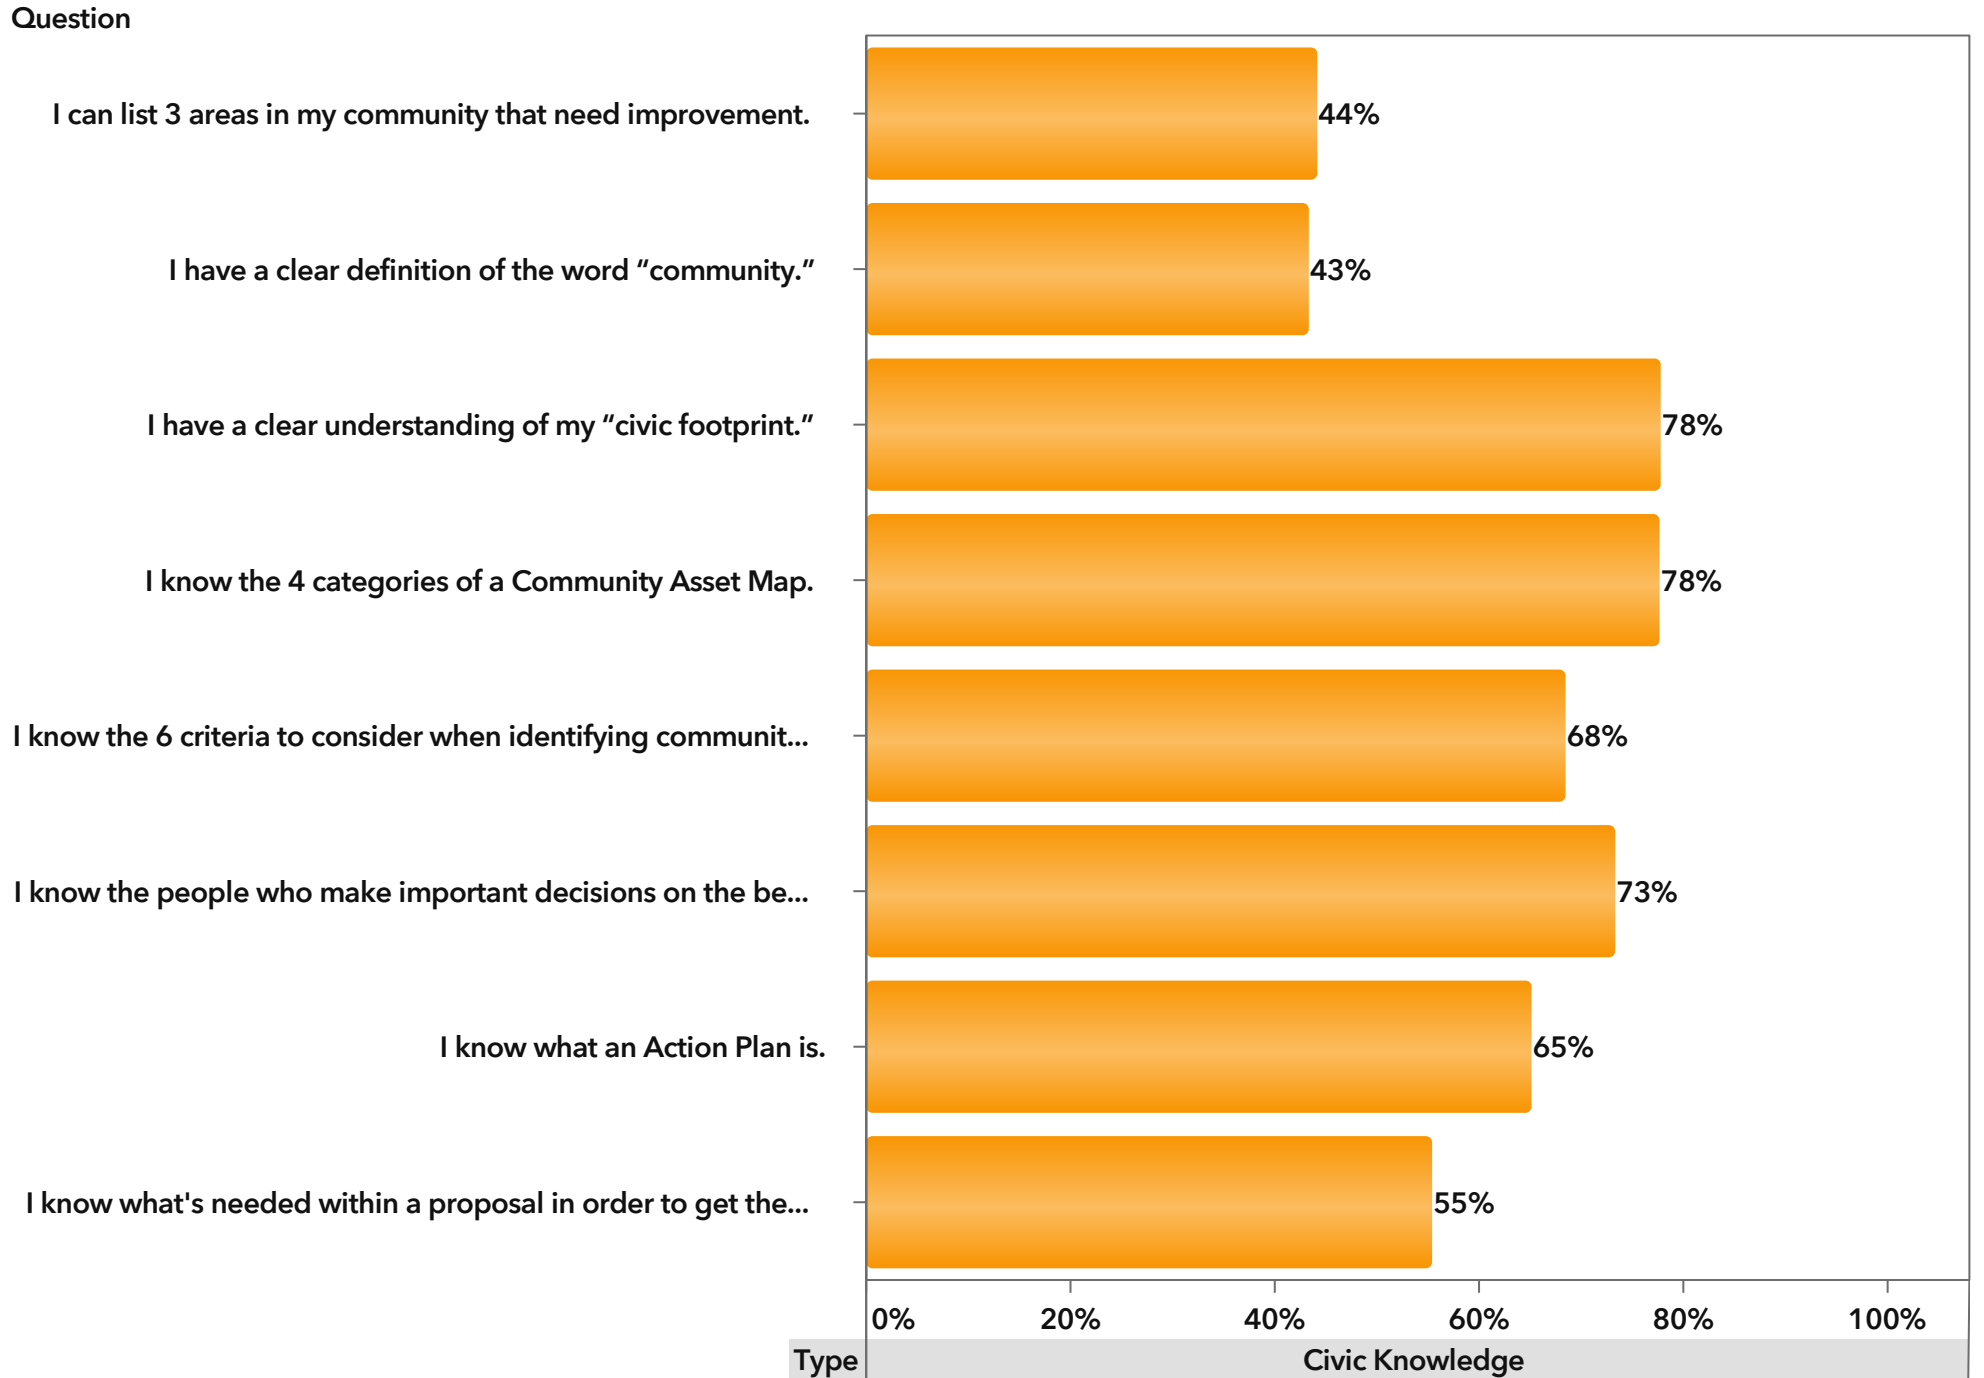

Youth Revive CNMpact Dashboard

Creation Date: Thursday, April 1, 2021 01:45:59 PM

Author: YouthRevive

PERCENTAGE OF STUDENTS DEMONSTRATING INCREASED LEVELS OF AGREEMENT

Appendix

A1.1 PERCENTAGE OF STUDENTS DEMONSTRATING INCREASED LEVELS OF AGREEMENT

Filters: (DATA TYPE In('Change')) AND DATA TYPE NotMissing
(Match Status In('Matched')) OR Match Status Missing
Semester Year In('Spring 2020'; 'Fall 2020')
Grouping Questions = 'Civic Knowledge'