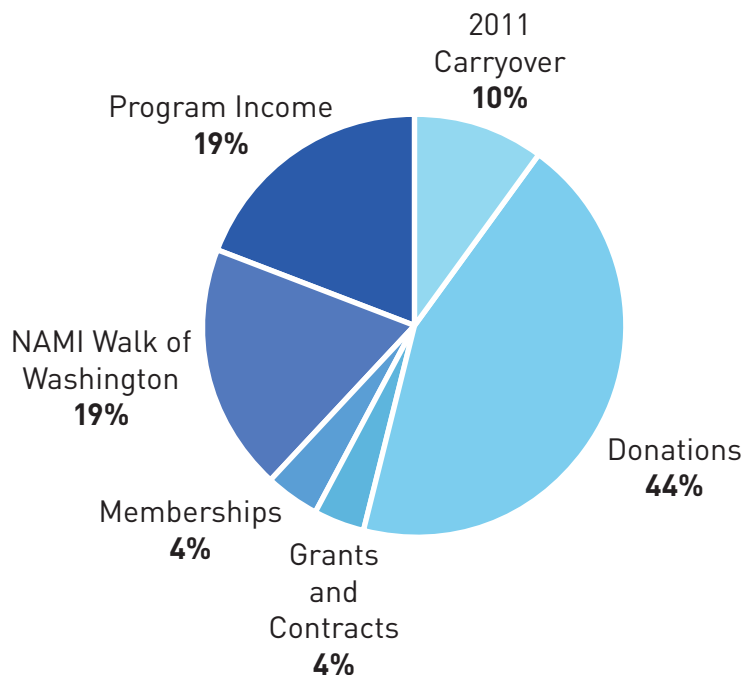

2012 NAMI GREATER SEATTLE BY THE NUMBERS

MAJOR ACCOMPLISHMENTS

- Initiated the Mental Health First Aid program
- Served as host affiliate for the NAMI national convention
- Implemented a silent auction fundraiser
- Ended the year with a budget surplus

2012 INCOME

Income

2011 Carryover \$21,759

Donations \$94,844

Unrestricted donations, memorials, bequests, honor donations, special events, United Way designations

Grants and Contracts \$8,114

Grant funds, King County contract