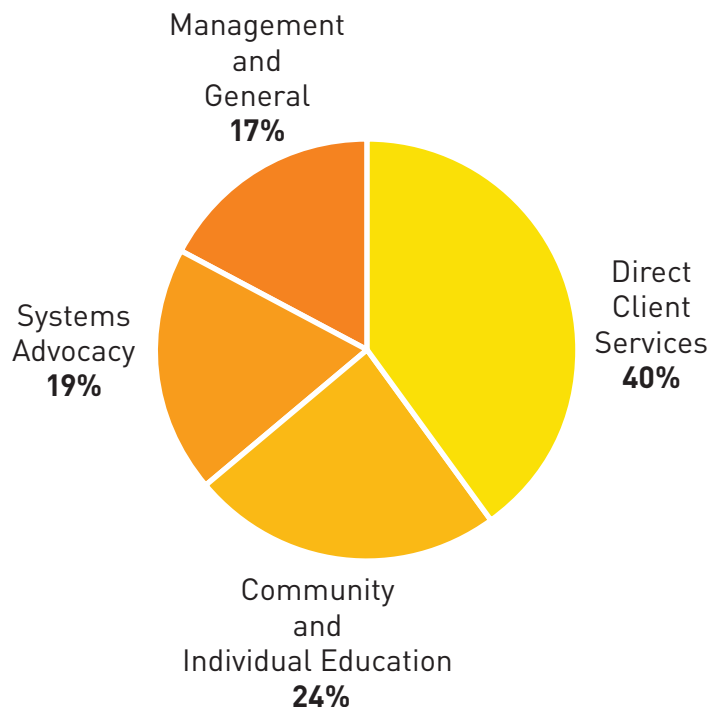

Memberships \$8,890

NAMI Walk of Washington \$40,066

Program Income \$40,495

Connections sales, Hofmann House income, investment income

TOTAL 2012 INCOME \$214,168

2012 EXPENSES

Expenses

Direct Client Services \$81,296