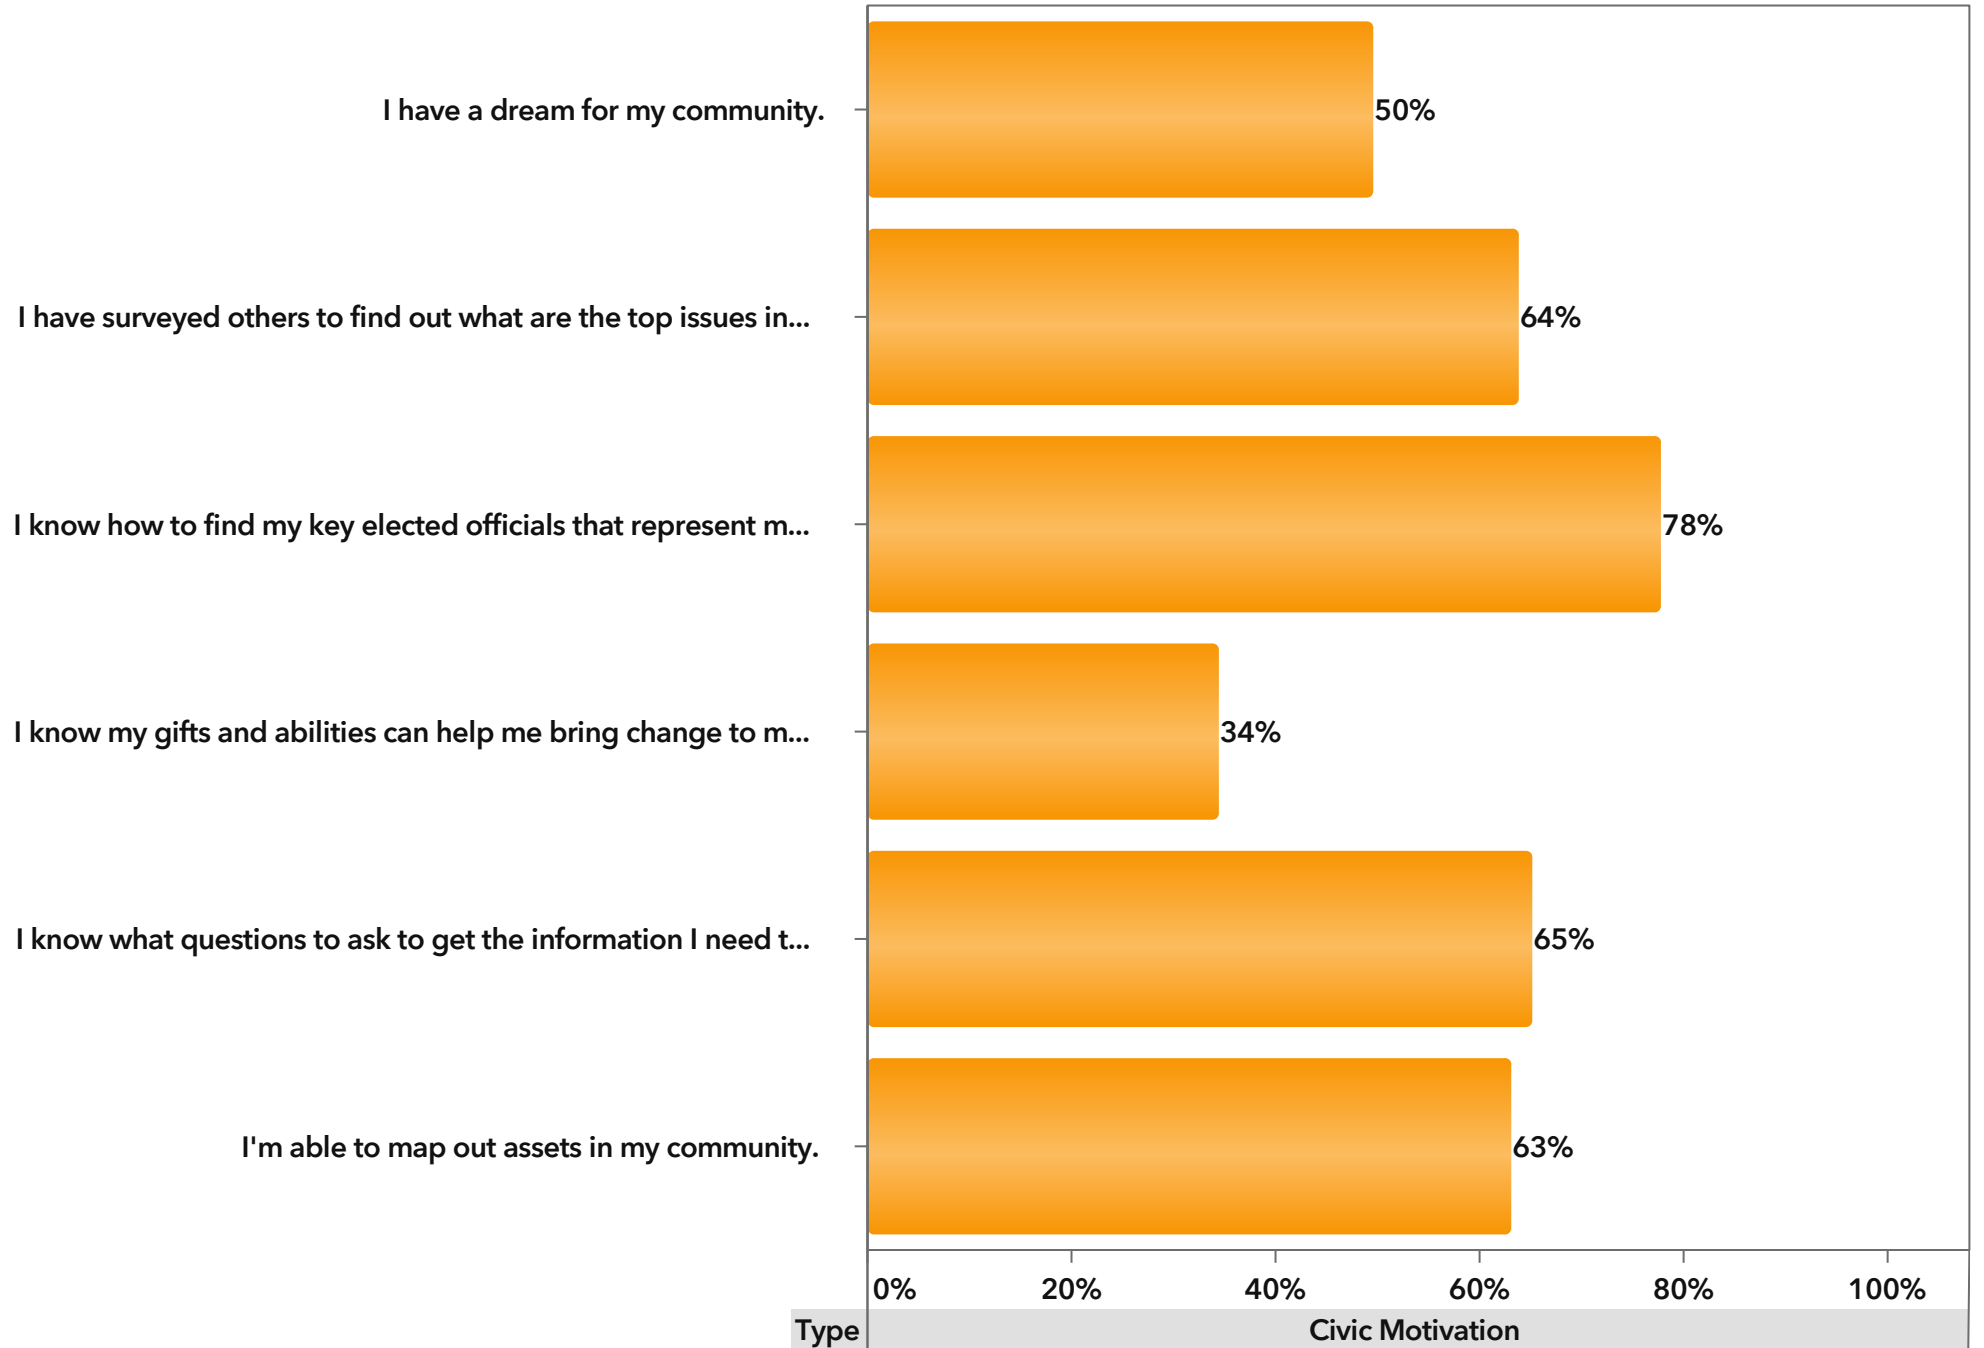

Youth Revive CNMpact Dashboard

Creation Date: Thursday, April 1, 2021 01:47:02 PM

Author: YouthRevive

PERCENTAGE OF STUDENTS DEMONSTRATING INCREASED LEVELS OF AGREEMENT

Question

Appendix

A1.1 PERCENTAGE OF STUDENTS DEMONSTRATING INCREASED LEVELS OF AGREEMENT

Filters: (DATA TYPE In('Change')) AND DATA TYPE NotMissing
(Match Status In('Matched')) OR Match Status Missing
Semester Year In('Spring 2020'; 'Fall 2020')
Grouping Questions = 'Civic Motivation'