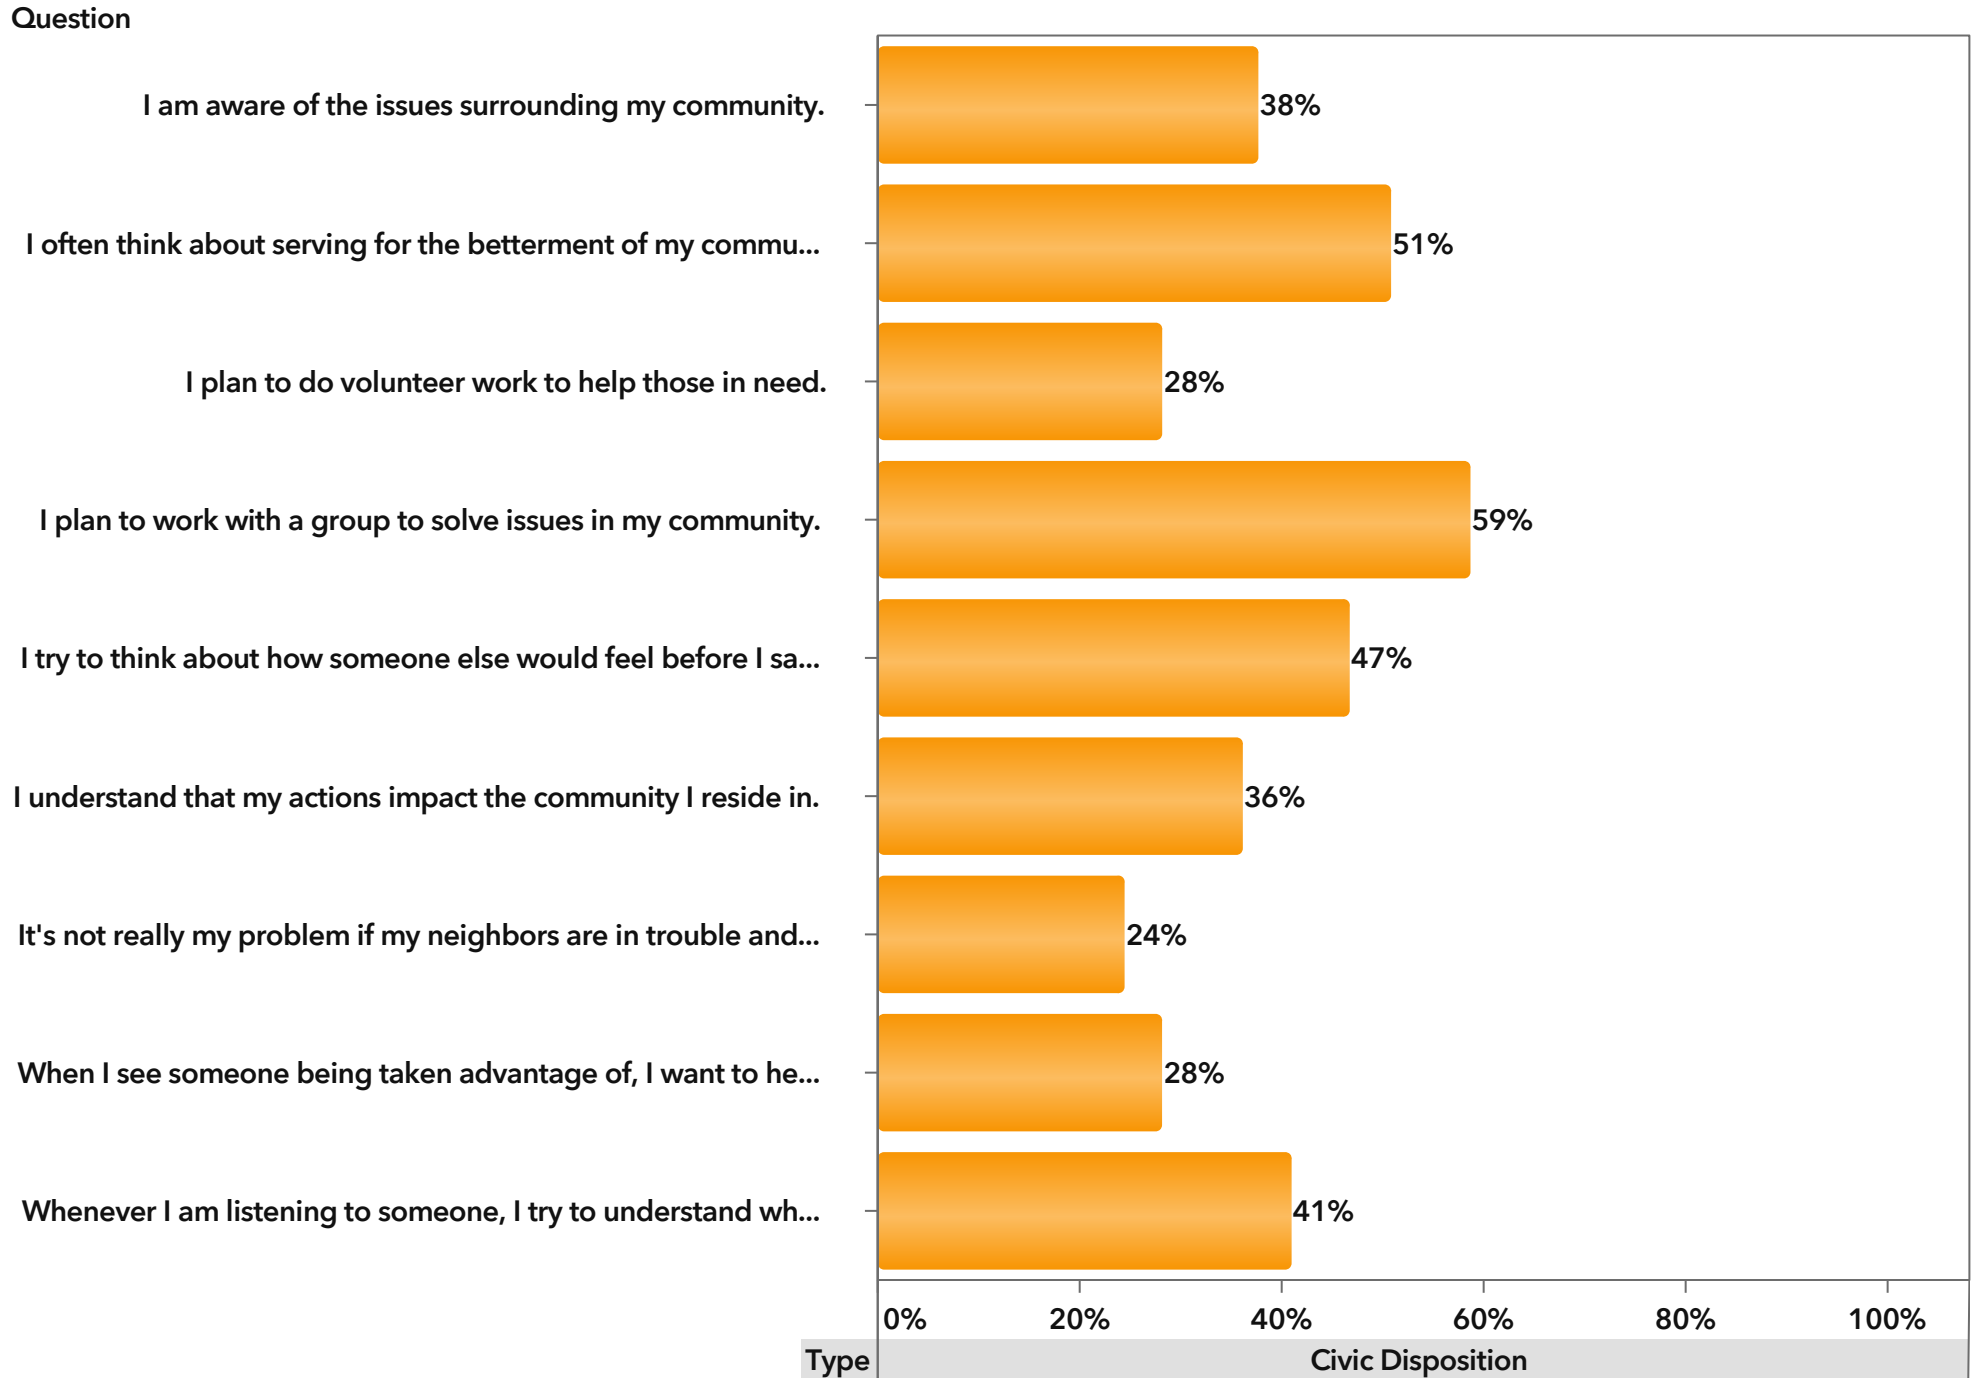

Youth Revive CNMpact Dashboard

Creation Date: Thursday, April 1, 2021 01:48:26 PM

Author: YouthRevive

PERCENTAGE OF STUDENTS DEMONSTRATING INCREASED LEVELS OF AGREEMENT

Appendix

A1.1 PERCENTAGE OF STUDENTS DEMONSTRATING INCREASED LEVELS OF AGREEMENT